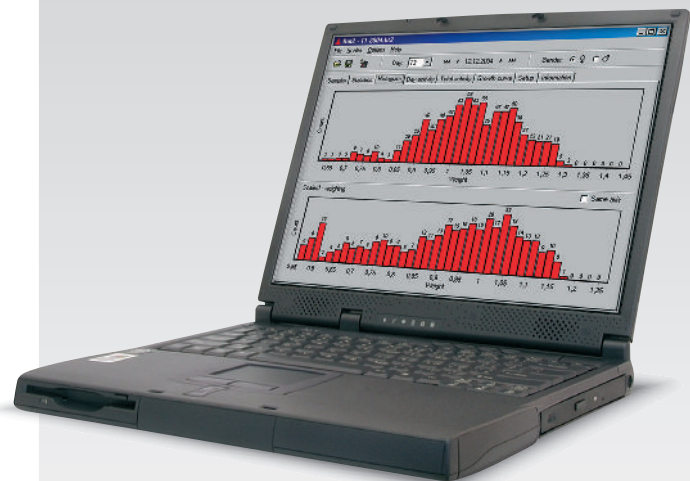

▲ Proiciel PC sophistiqué
Statistics processed on a PC